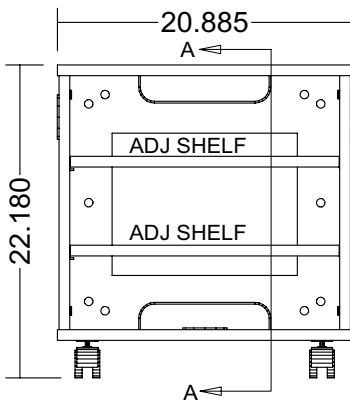

www.smartdesks.com
800-770-7042

© 2008 CBT Supply, Inc. All rights reserved.