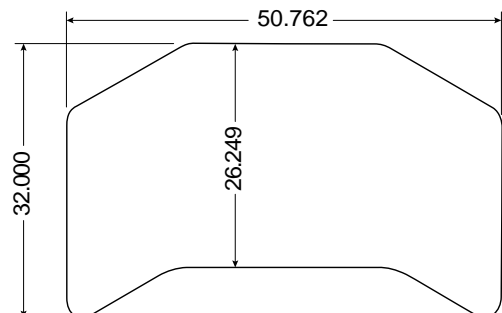

MAXiDESK 51

Double Monitor Arm, Dock 150 & CPU Holder

MXL-5132VHC-M2DG

MaxiDesk Wing Shaped Adjustable Height Table, Double M/Flex M2.1 Monitor Arm; Dock150 (wireless & USB charging pop-up dock, black), CPU-HS600 Holder; 5 wire-management clips, 1 NeatLink horizontal WM, 1 magnetic wire manager cover; Motorized Adjustable Height Base, top finished in high-pressure laminate with 3mm PVC edge trim; footprint of table is 51" x 32".