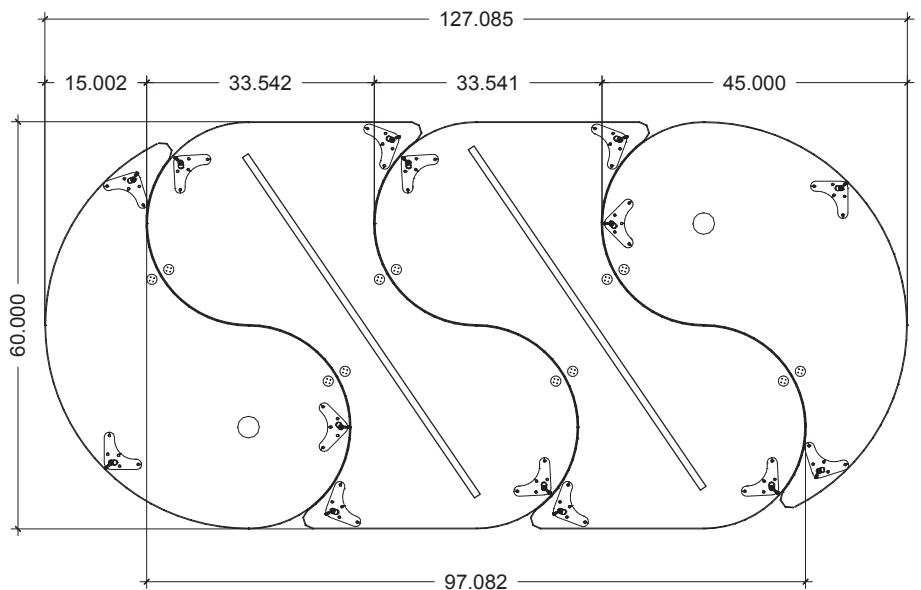

TAO | RIO

SPECIFICATIONS

TAO|RIO dynamic balance active learning furniture system

TAOL-SET2-L-BL-WH-LC
RIOL-SET2-L-XXX-LC

- Tao Table Set of 2, black / white, yin-yang
- One black table with black legs and white cove
- One white table with white legs and black cove
- Each table consists of a curved teardrop top
- Round Cove unit has 1 power receptacle and 2 USB charging inserts (2.1 Amp) with a 108" power cord
- Includes 3 table connectors to attach tables in a variety of configurations (designed to work with Rio tables)
- Each table has three 2" diameter, 14 gauge steel post legs, locking casters.
- Legs are powder-coated black and white to match top color
- Top finished in high-pressure laminate with semirigid PVC edge trim.
- Two Rio Tables double curve tops
- Includes 6 table connectors to attach tables in a variety of configurations (designed to work with Tao tables)
- Four 2" diameter, 14 gauge steel post legs
- Legs are powder-coated
- Locking casters
- Anti-sag bar
- Top finished in high-pressure laminate with semi-rigid PVC edge trim.

**Tables system may be used unitized,
expanded, or separately.**