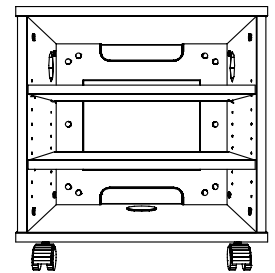

SPEX™ EQS Mobile Stacker Cabinet

SPECIFICATIONS

SPX-211922-EQS/M

- SPEX™ EQS Mobile Equipment Stacker is constructed of 30mm MDF, finished in High Pressure Laminate and 3mm PVC edge banding, customer selects color.
- Dimensions: 21" w x 19" d x 22" h.
- 4 dual wheel carpet casters provide mobility.
- 2 adjustable shelves provided with internal wire passage space in back.
- Rack mount rails may be specified instead of shelves.
- Side to side wire management grommets.
- Fits under Piano table top.