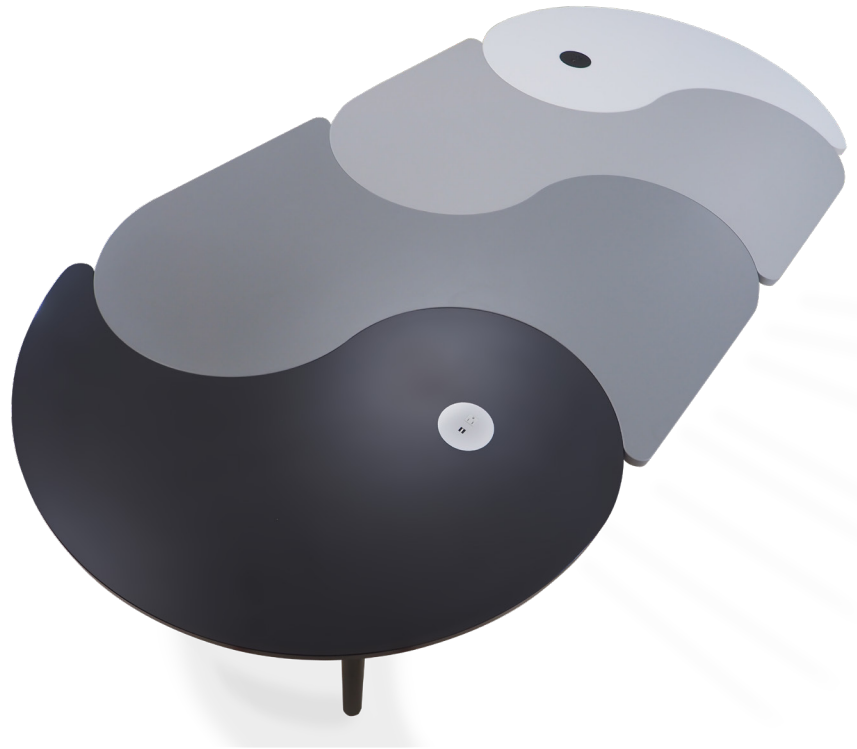

TAO | RIO

SPECIFICATIONS

TAO|RIO dynamic balance active learning furniture system

TAOL-SET2-L-BL-WH-LC
RIOL-SET2-L-XXX-LC

- Tao Table Set of 2, black / white, yin-yang
- One black table with black legs and white cove
- One white table with white legs and black cove
- Each table consists of a curved teardrop top
- Round Cove unit has 1 power receptacle and 2 USB charging inserts (2.1 Amp) with a 108" power cord
- Includes 3 table connectors to attach tables in a variety of configurations (designed to work with Rio tables)
- Each table has three 2" diameter, 14 gauge steel post legs, locking casters.
- Legs are powder-coated black and white to match top color
- Top finished in high-pressure laminate with semirigid PVC edge trim.
- Two Rio Tables double curve tops
- Includes 6 table connectors to attach tables in a variety of configurations (designed to work with Tao tables)
- Four 2" diameter, 14 gauge steel post legs
- Legs are powder-coated
- Locking casters
- Anti-sag bar
- Top finished in high-pressure laminate with semi-rigid PVC edge trim.

**Tables system may be used unitized,
expanded, or separately.**