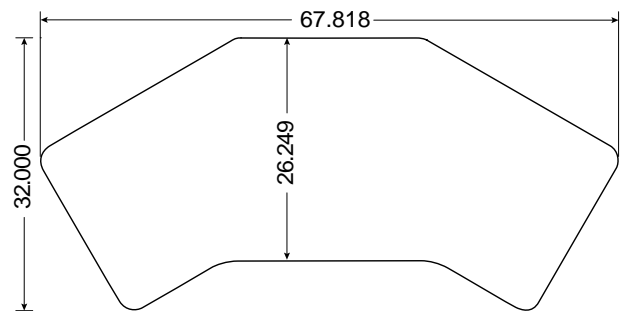

MAXiDESK 68

Triple Monitor Arm, Dock 150 & CPU Holder

MXL-6832VHC-M3DC6

MaxiDesk Wing Shaped Adjustable Height Table, Triple M/Flex M2.1 Monitor Arm; Dock150 (wireless & USB charging pop-up dock, black), CPU-HS600 Holder; 5 wire-management clips, 1 NeatLink horizontal WM, 1 magnetic wire manager cover; Motorized Adjustable Height Base, top finished in high-pressure laminate with 3mm PVC edge trim; footprint of table is 68" x 32".