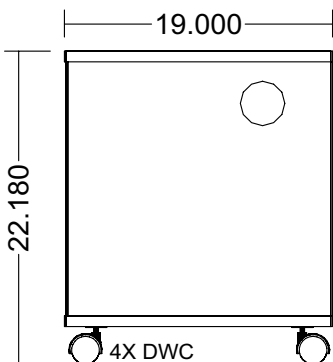

SPECIFICATIONS

SPX-211922-EQS/M

- SPEX™ EQS Mobile Equipment Stacker is constructed of 30mm MDF, finished in High Pressure Laminate and 3mm PVC edge banding, customer selects color.
- Dimensions: 21" w x 19" d x 22" h.
- 4 dual wheel carpet casters provide mobility.
- 2 adjustable shelves provided with internal wire passage space in back.
- Rack mount rails may be specified instead of shelves.
- Side to side wire management grommets.
- Fits under Piano table top.