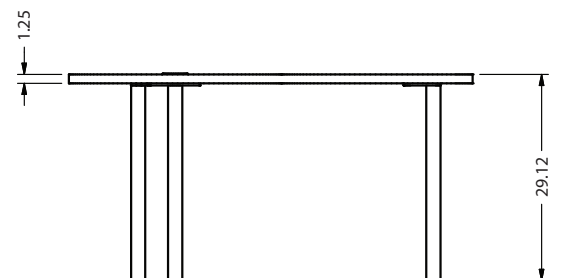

* Indicates MSRP is the Selling Price
EFFECTIVE 2022-06-01

TAO | RIO SPECIFICATIONS

TAO dynamic balance active learning round table TAOL-SET2-L-BL-WH-LC

- Tao Table Set of 2, black / white, yin-yang
- One black table with black legs and white cove
- One white table with white legs and black cove
- Each table consists of a curved teardrop top
- Round Cove unit has 1 power receptacle and 2 USB charging inserts (2.1 Amp) with a 108" power cord
- Includes 3 table connectors to attach tables in a variety of configurations (designed to work with Rio tables)
- Each table has three 2" diameter, 14 gauge steel post legs, locking casters.
- Legs are powder-coated black and white to match top color
- Top finished in high-pressure laminate with semirigid PVC edge trim.
- Each table is 60" w x 30" d x 29" h
- The set makes a round table with 60" diameter