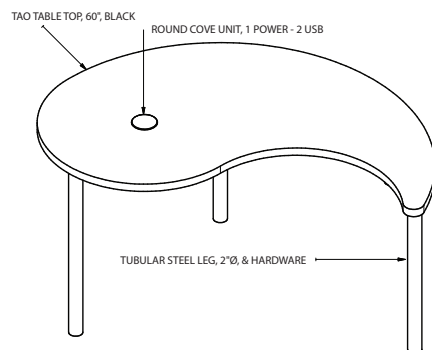

* Indicates MSRP is the Selling Price
EFFECTIVE 2022-06-01

TAO | RIO SPECIFICATIONS

TAO dynamic balance active learning round table TAOL-SET2-L-BL-WH-LC

- Tao Table Set of 2, black / white, yin-yang
- One black table with black legs and white cove
- One white table with white legs and black cove
- Each table consists of a curved teardrop top
- Round Cove unit has 1 power receptacle and 2 USB charging inserts (2.1 Amp) with a 108" power cord
- Includes 3 table connectors to attach tables in a variety of configurations (designed to work with Rio tables)
- Each table has three 2" diameter, 14 gauge steel post legs, locking casters.
- Legs are powder-coated black and white to match top color
- Top finished in high-pressure laminate with semirigid PVC edge trim.
- Each table is 60" w x 30" d x 29" h
- The set makes a round table with 60" diameter