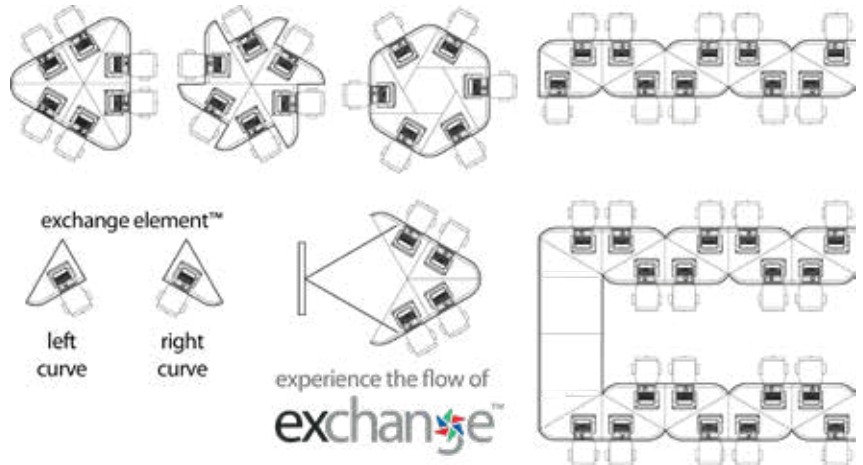

Exchange®

Experience the flow with the geometry of interaction

The Exchange Element permits the setup of different shapes to promote the types of interaction. Its ability to assume different collaborative shapes allows the meeting room to be set up specifically to its purpose.

The Exchange™ linear offset is made up of alternating exchange elements: 2 rights and 2 lefts to make a block of 4 elements.

The Exchange™ Collab Triangle is made up of 6 elements: 3 left and 3 right set up in mirror image. This equilateral triangle shape lends itself to the formation of collaboration groups. People are drawn to the corners to huddle up, then have plenty of personal space when it's time to work independently.

The exchange™ pinwheel is made up of 6 elements of the same kind. 6 left is shown. Each workstation has enough personal space for focused privacy without the need for partitions. Screens are angled for privacy. The desktop space to the left works as a place for text materials or as a shared conference space with the neighboring collaborator.

The exchange™ hexagon is made up of 6 elements of the same kind, left or right. 6 left is shown. The desktop space to the left works as a place for text materials. Each workstation has enough personal space for focused privacy without the need for partitions. Screens are angled for privacy.

EXL

Impromptu round circle meetings can easily take place with open sight lines within the group. People use body language to express themselves. Sometimes they need to be open to a group or to a work partner. Sometimes they need to work with independent focus. Whether using text materials, computers, laptops or mobile devices, the ability to move the body for joining or blocking is essential for creative freedom and the ability contribute, synthesize and build consensus.