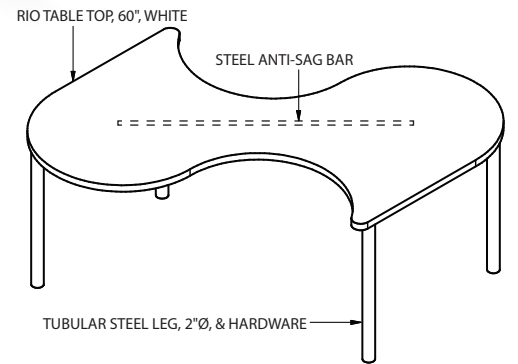

RIO SPECIFICATIONS

RIO dynamic balance active learning river table RIOL-606429-L-XXXLC

- Rio Table double curve top
- Includes 6 table connectors to attach tables in a variety of configurations (designed to work with Tao tables)
- Four 2" diameter, 14 gauge steel post legs
- Legs are powder-coated
- Locking casters
- Anti-sag bar
- Top finished in high-pressure laminate with semi-rigid PVC edge trim.
- 60" w x 64" d x 29" h