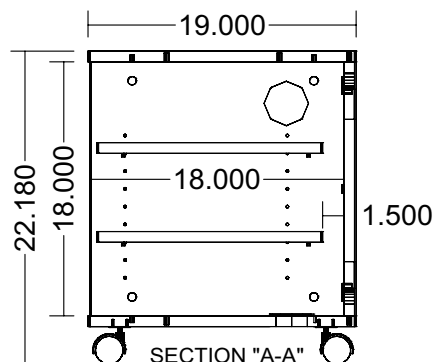

www.smartdesks.com
800-770-7042

© 2008 CBT Supply, Inc. All rights reserved.