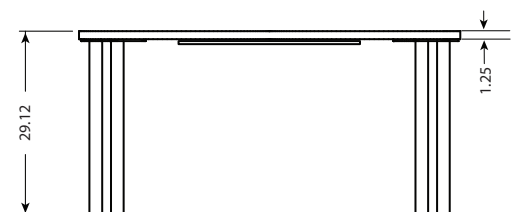

RIO SPECIFICATIONS

RIO dynamic balance active learning river table RIOL-606429-L-XXXLC

- Rio Table double curve top
- Includes 6 table connectors to attach tables in a variety of configurations (designed to work with Tao tables)
- Four 2" diameter, 14 gauge steel post legs
- Legs are powder-coated
- Locking casters
- Anti-sag bar
- Top finished in high-pressure laminate with semi-rigid PVC edge trim.
- 60" w x 64" d x 29" h