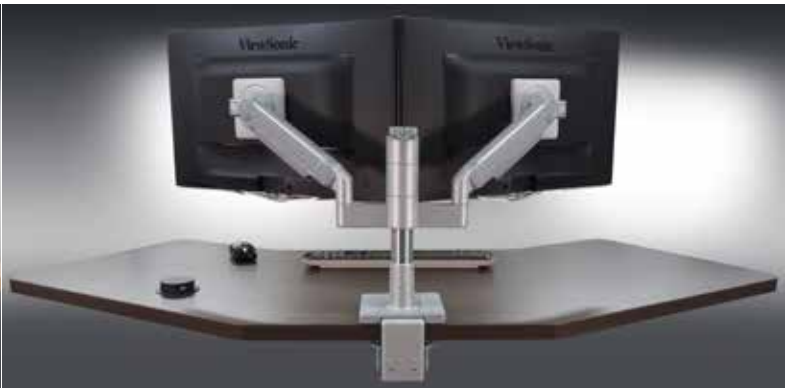

Humanscale® M/Flex M2.1 Monitor Support Configurations

M/Flex transforms any workspace with unprecedented flexibility and ergonomic performance. Designed for today's agile work environment, users can easily add or remove monitors without disrupting the originally configured installation.

Easy to install and simple to upgrade for an overall reduced cost of ownership, M/Flex is the most scalable solution available for the modern workplace.

M/Flex's modular design makes it simple to reconfigure and allows for independent adjustment of monitors when they are used separately — encouraging flexibility and collaboration at the workstation.

By easily setting monitors at an optimal distance and height, M/Flex increases usable desk space and allows the user to work in a healthy posture throughout the day.

MAXiDESK 68

Triple Monitor Arm, Dock 150 & CPU Holder

MXL-6832VHC-M3DC6

MaxiDesk Wing Shaped Adjustable Height Table, Triple M/Flex M2.1 Monitor Arm; Dock150 (wireless & USB charging pop-up dock, black), CPU-HS600 Holder; 5 wire-management clips, 1 NeatLink horizontal WM, 1 magnetic wire manager cover; Motorized Adjustable Height Base, top finished in high-pressure laminate with 3mm PVC edge trim; footprint of table is 68" x 32".

MAXiDESK 51

Double Monitor Arm, Dock 150 & CPU Holder

MXL-5132VHC-M2DG

MaxiDesk Wing Shaped Adjustable Height Table, Double M/Flex M2.1 Monitor Arm; Dock150 (wireless & USB charging pop-up dock, black), CPU-HS600 Holder; 5 wire-management clips, 1 NeatLink horizontal WM, 1 magnetic wire manager cover; Motorized Adjustable Height Base, top finished in high-pressure laminate with 3mm PVC edge trim; footprint of table is 51" x 32".